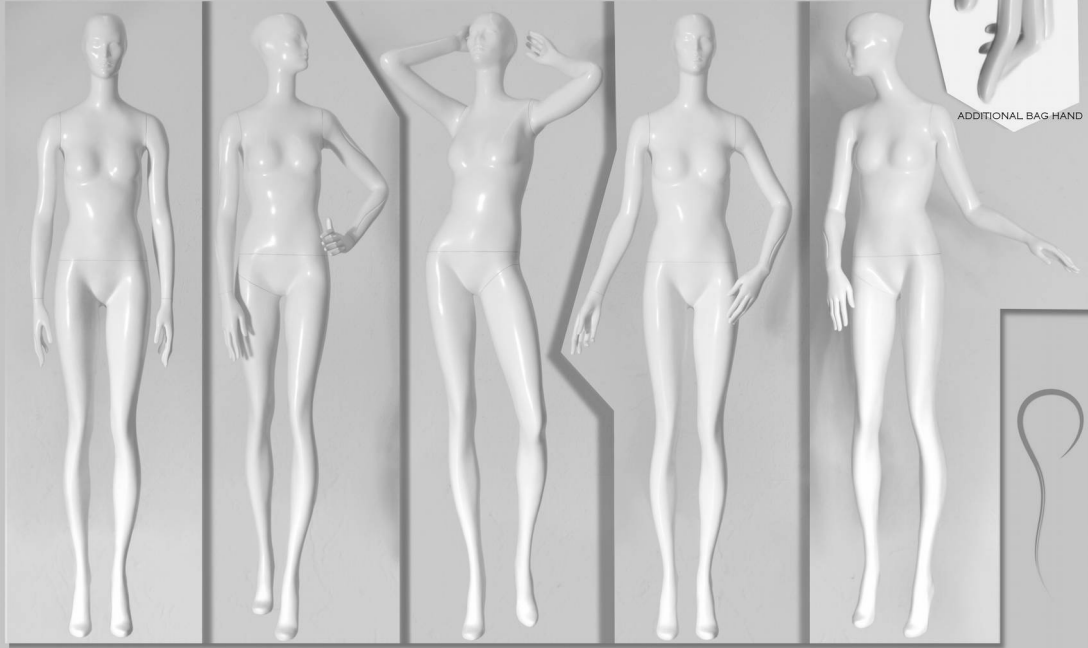

WOMAN

STANDARD DIMENSIONS (CM): HEIGHT 191 / WIDTH 55 / DEPTH 40 / BREAST 78 / WAIST 60 / HIPS 85 / SIZE 24-26 / SHOES 39 / HEEL HEIGHT 10.

ALL DIMENSIONS ARE APPROXIMATE.

ADDITIONAL BAG HAND

AND 01

AND 02

AND 10

CALF FITTING AND GLASS BASE

THIGH FITTING AND GLASS BASE

FEMALE HEAD

ANDREX
MALE HEAD

MAN

STANDARD DIMENSIONS (CM): HEIGHT 193 / WIDTH 60 / DEPTH 40 / CHEST 93 / WAIST 73,5 / SIZE 30-32 / SHOES 43.

ALL DIMENSIONS ARE APPROXIMATE