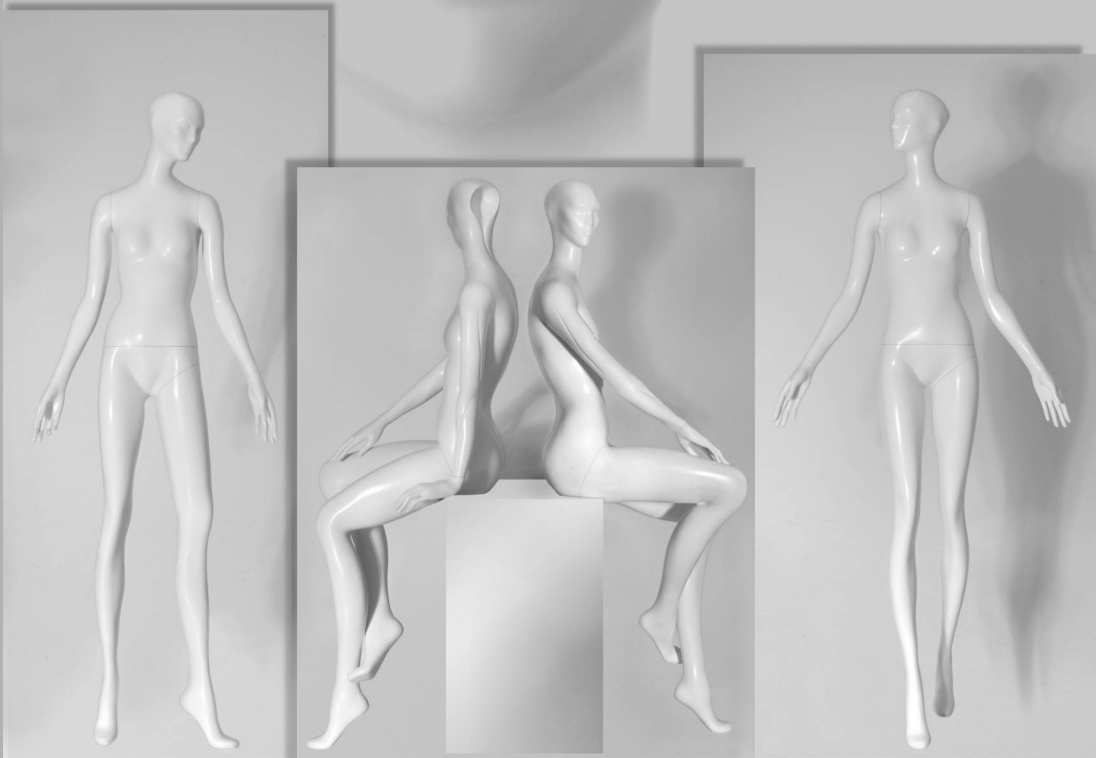

CALF FITTING AND GLASS BASE

AND 06

AND 07

AND 08