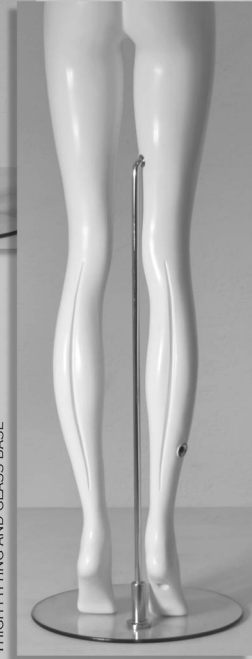

WOMAN

STANDARD DIMENSIONS (CM): HEIGHT 191 / WIDTH 55 / DEPTH 40 / BREAST 78 / WAIST 60 / HIPS 85 / SIZE 24-26 / SHOES 39 / HEEL HEIGHT 10.

ALL DIMENSIONS ARE APPROXIMATE.

ADDITIONAL BAG HAND

AND 01

AND 02

AND 10

CALF FITTING AND GLASS BASE

THIGH FITTING AND GLASS BASE

FEMALE HEAD

ANDREX
MALE HEAD

MAN

STANDARD DIMENSIONS (CM): HEIGHT 193 / WIDTH 60 / DEPTH 40 / CHEST 93 / WAIST 73,5 / SIZE 30-32 / SHOES 43.

ALL DIMENSIONS ARE APPROXIMATE