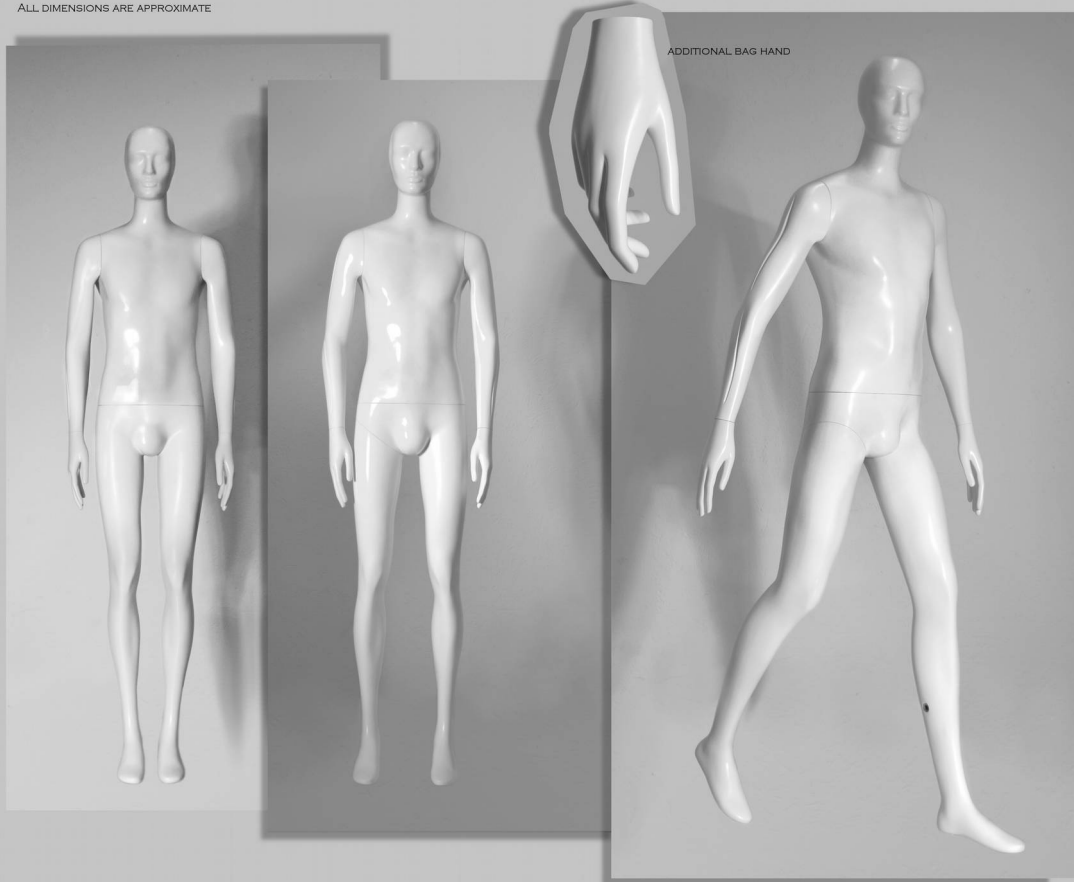

WOMAN

STANDARD DIMENSIONS (CM): HEIGHT 191 / WIDTH 55 / DEPTH 40 / BREAST 78 / WAIST 60 / HIPS 85 / SIZE 24-26 / SHOES 39 / HEEL HEIGHT 10.

ALL DIMENSIONS ARE APPROXIMATE.

ADDITIONAL BAG HAND

AND 01

AND 02

AND 10

CALF FITTING AND GLASS BASE

THIGH FITTING AND GLASS BASE

FEMALE HEAD

ANDREX
MALE HEAD

MAN

STANDARD DIMENSIONS (CM): HEIGHT 193 / WIDTH 60 / DEPTH 40 / CHEST 93 / WAIST 73,5 / SIZE 30-32 / SHOES 43.

ALL DIMENSIONS ARE APPROXIMATE